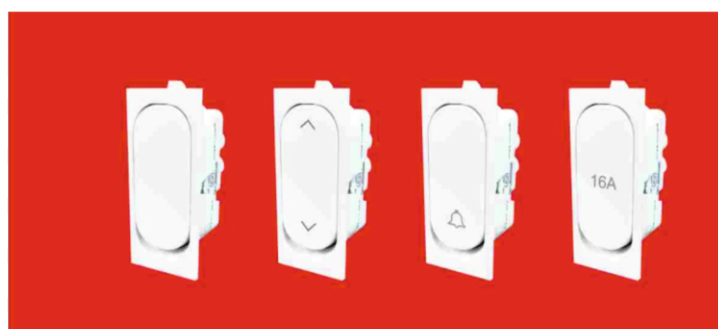

# Switchify

"Switch to A Better Choice"

**GIVE YOUR INTERIORS  
A CLASSIC IMPRESSION**

*With our wide range of Switches*

CODE	ITEM NAME - PRIME	Rate WHITE	Rate CHROME & BLACK	Pkg.
SE1001	Prime 6A 1way switch	36	45	20
SE1002	6A 2way switch	78	93	10
SE1003	16A 1way switch	86	101	20
SE1004	16A 2way switch	106	122	10
SE1005	6A 1M Bell Push	78	93	10

CODE	ITEM NAME - PLANAR	Rate WHITE	Rate CHROME & BLACK	Pkg.
SE1006	Planar 6A 1way switch	36	45	20
SE1007	6A 2way switch	78	93	10
SE1008	16A 1way switch	86	101	20
SE1009	16A 2way switch	106	122	10
SE1010	6A 1M Bell Push	78	93	10

CODE	ITEM NAME - ROCK	Rate WHITE	Rate CHROME & BLACK	Pkg.
SE1011	Rock 6A 1way switch	36	45	20
SE1012	6A 2way switch	78	93	10
SE1013	16A 1way switch	86	101	20
SE1014	16A 2way switch	106	122	10
SE1015	6A 1M Bell Push	78	93	10